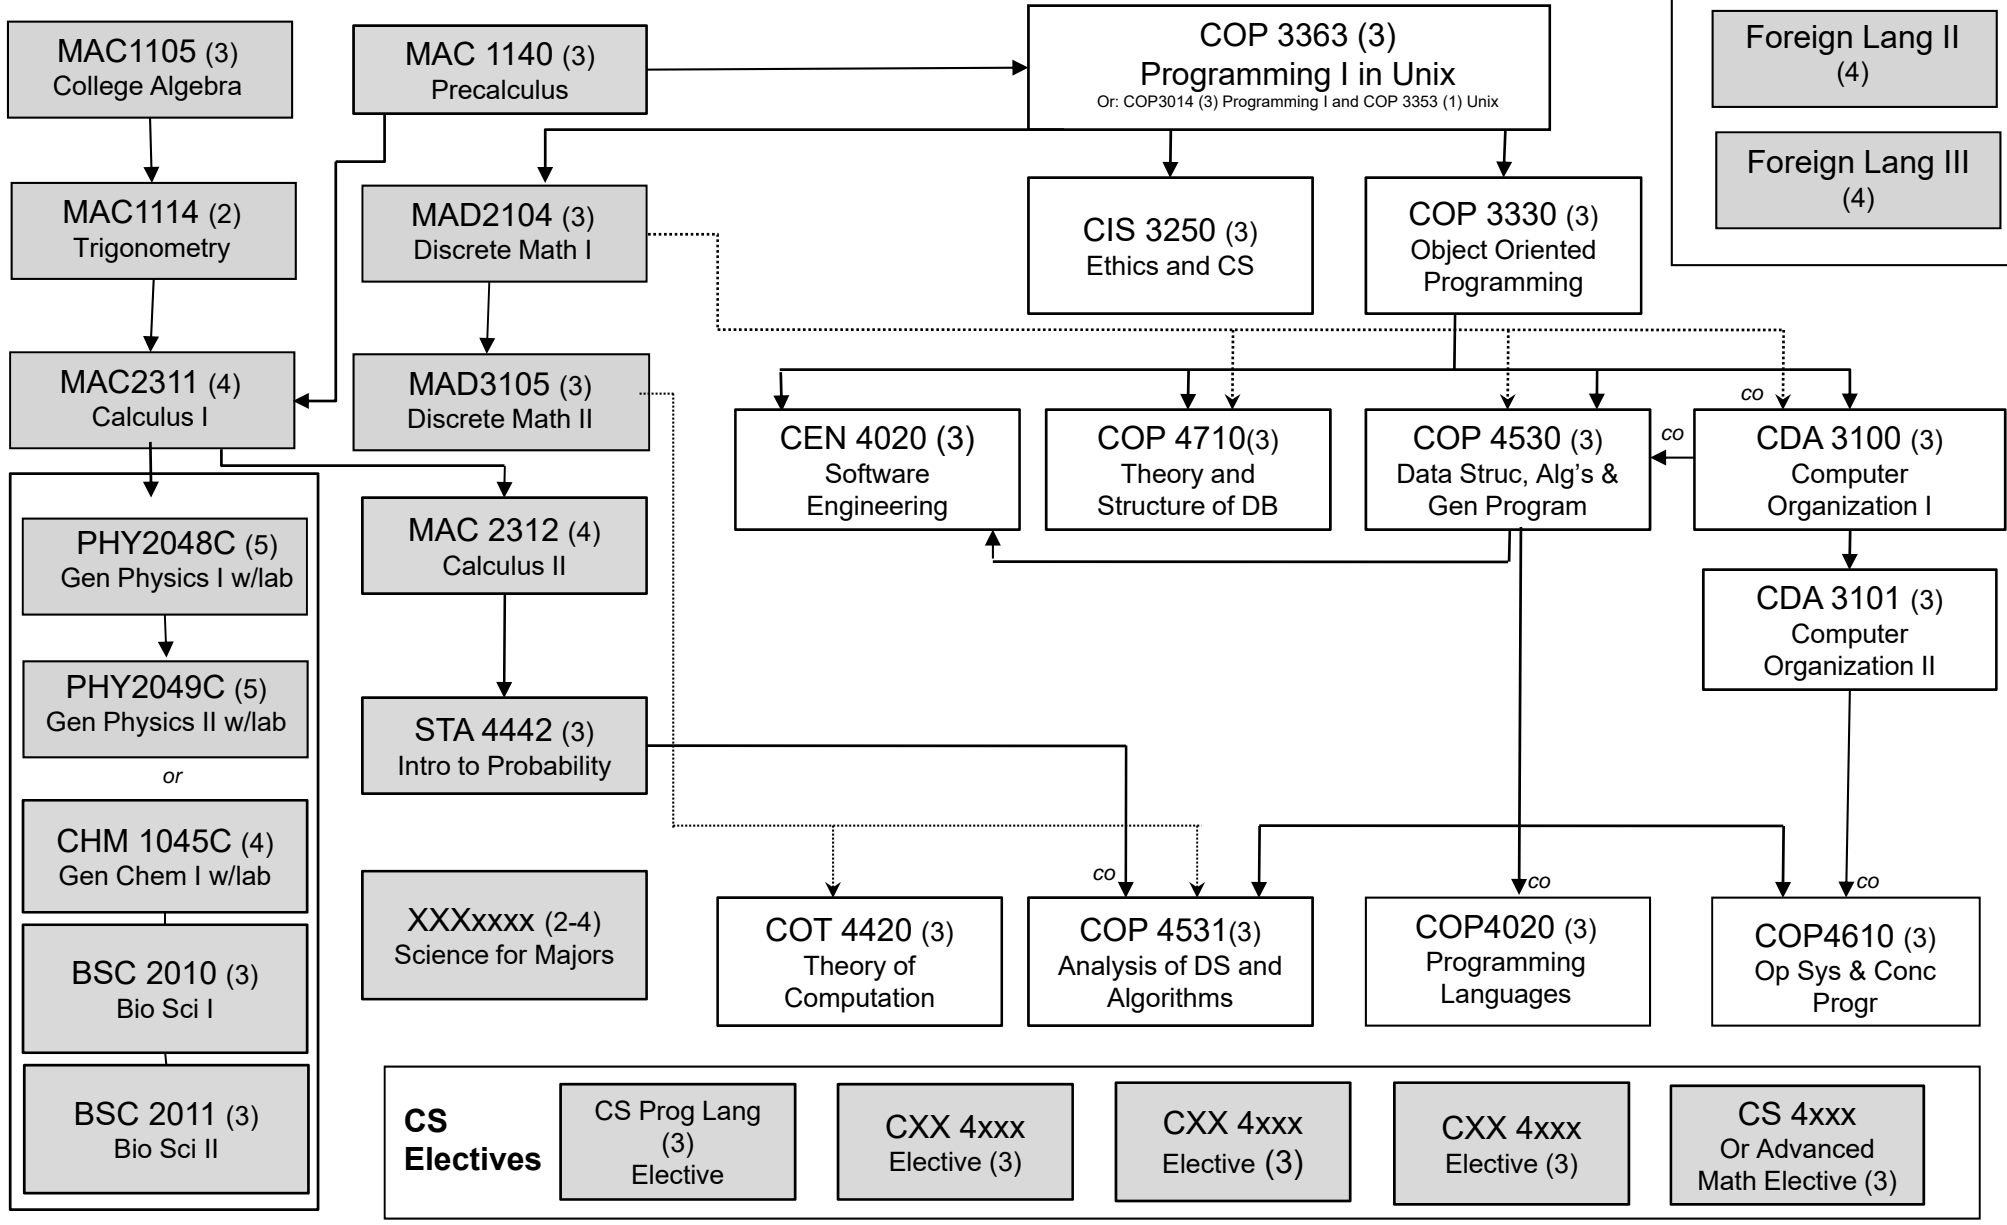

Undergraduate Computer Science BS Flowchart

2017

*This document should not be considered a complete representation of all degree requirements at FSU.
Arrows indicate prerequisite – “co” indicates co-requisite (the classes may be taken simultaneously)*

A&S Requirements

Foreign Lang I
(4)

Foreign Lang II
(4)

Foreign Lang III
(4)

CS Electives

CS Prog Lang
(3)
Elective

CXX 4xxx
Elective (3)

CXX 4xxx
Elective (3)