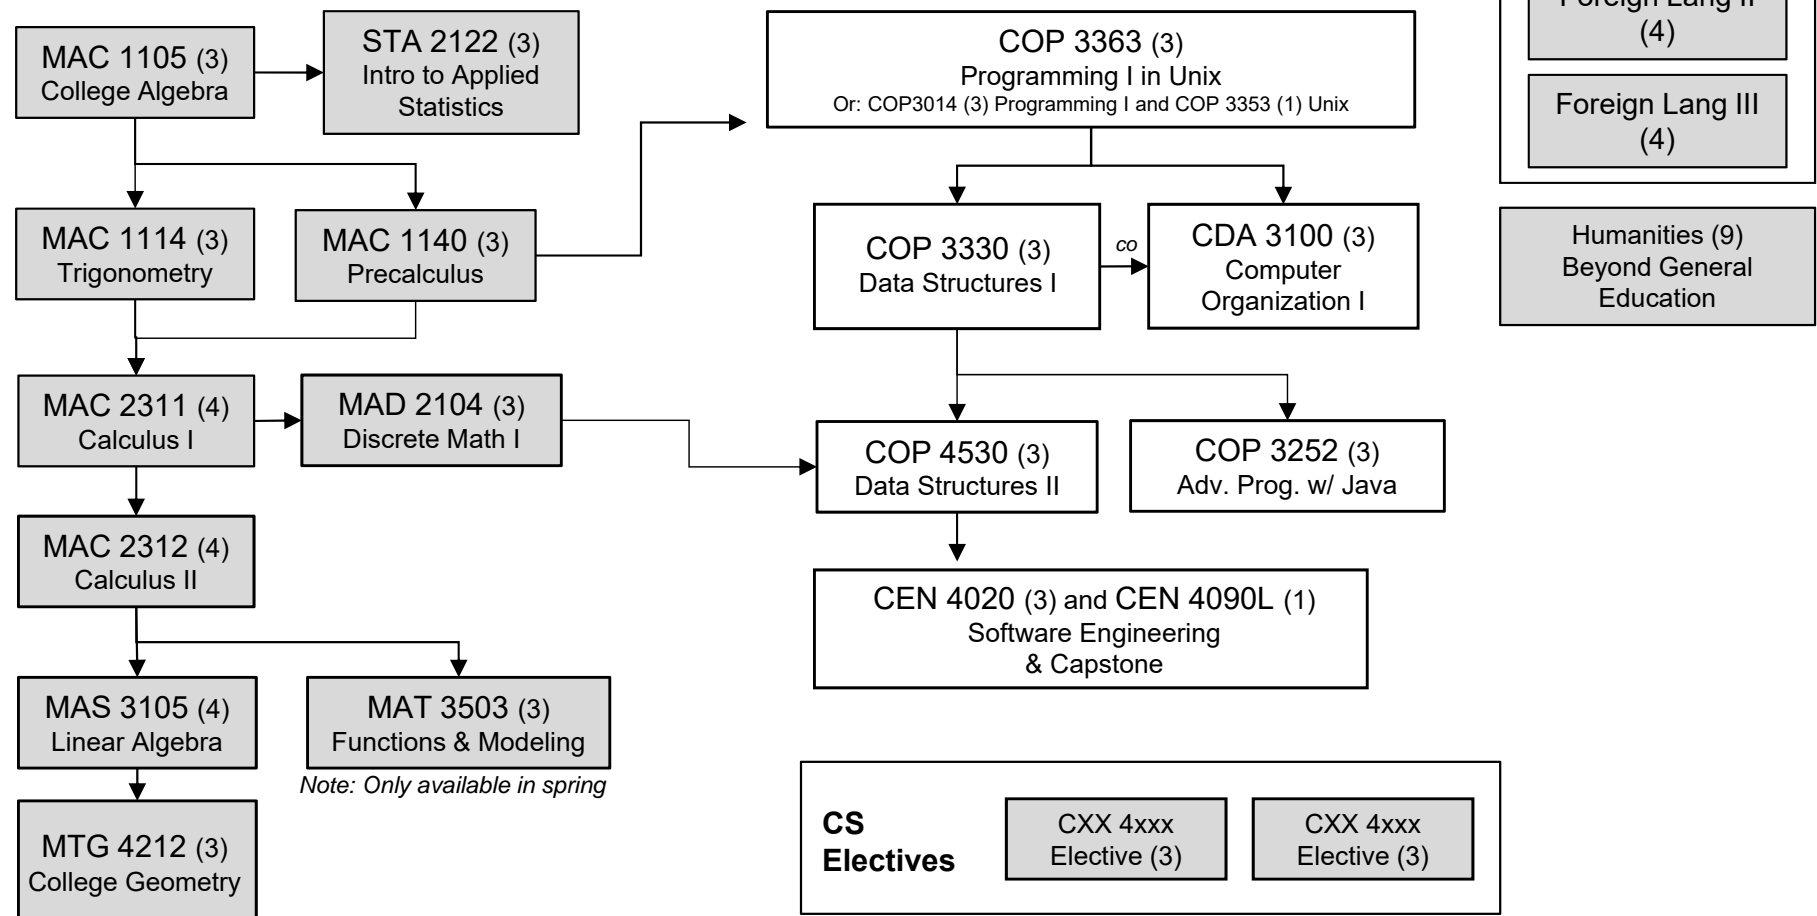

# Undergraduate Computer Science-Math/FSU-Teach Flowchart

2020

*This document should not be considered a complete representation of all degree requirements at FSU. Solid arrows indicate prerequisite –"co" indicates co-requisite (the classes may be taken simultaneously)*

*This program is a double major-only program. Students should see their primary major advisor (Computer Science) for CS advising and an FSU-Teach advisor for College of Education/Secondary Science & Mathematics Teaching (SSMT) advising (<https://fsu-teach.fsu.edu/advising>). This flowchart does not include required Education coursework.*