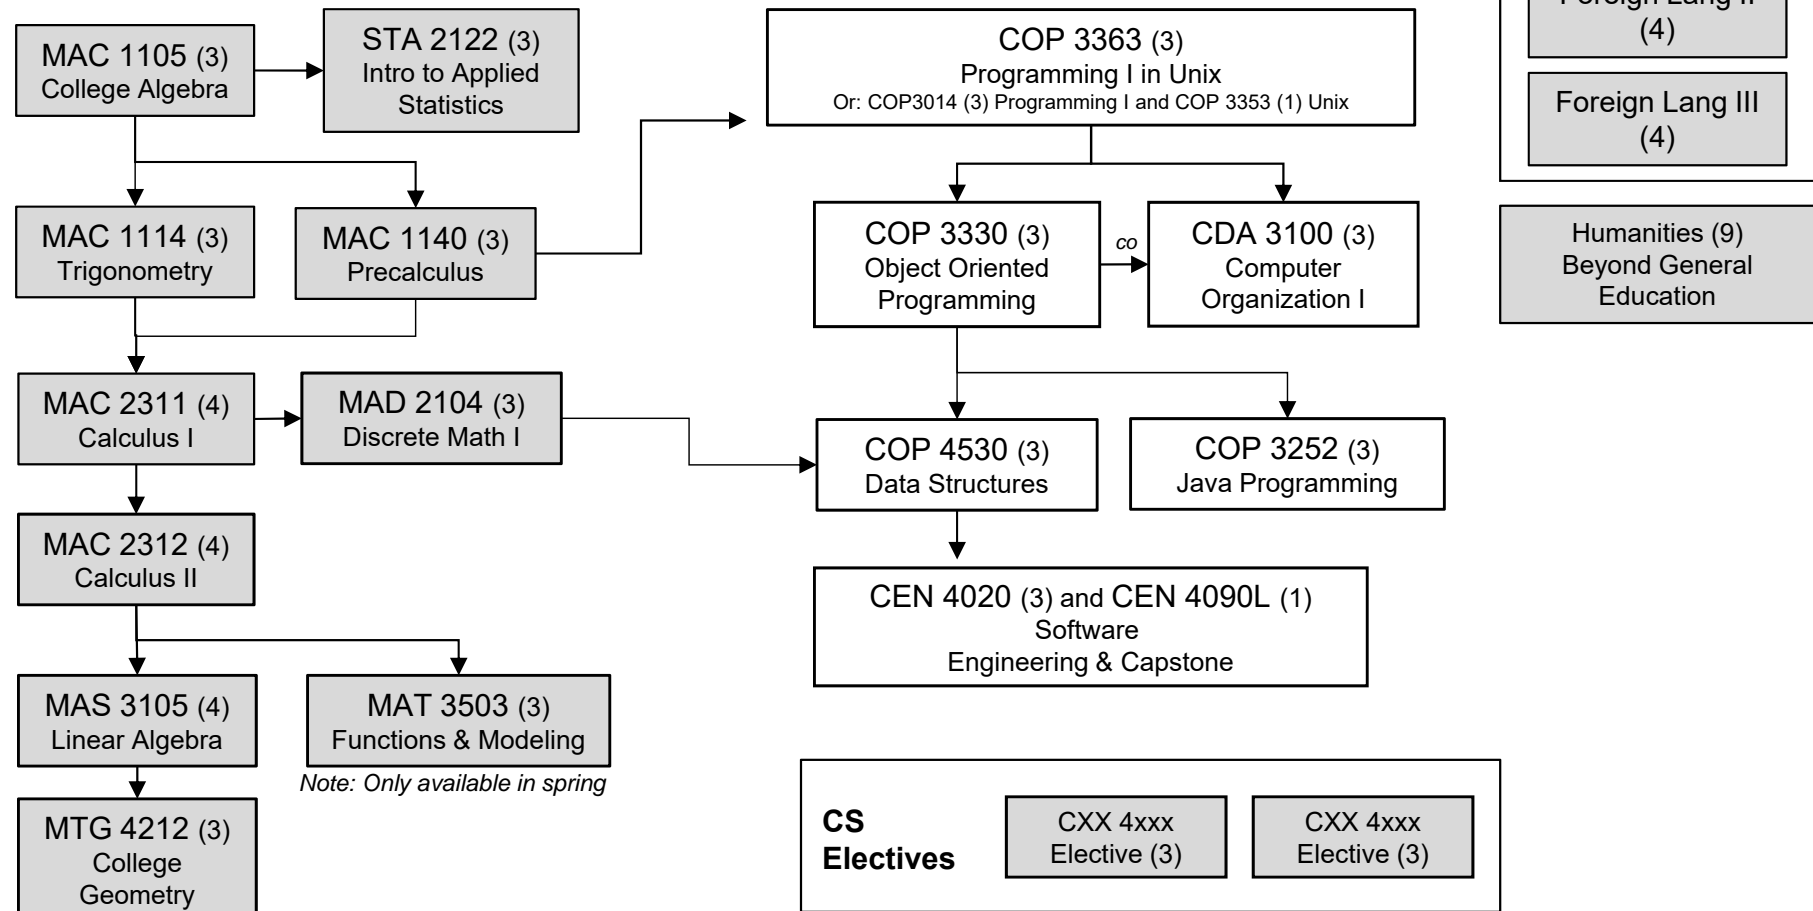

Undergraduate Computer Science-Math/FSU-Teach Flowchart

2020

This document should not be considered a complete representation of all degree requirements at FSU. Solid arrows indicate prerequisite –"co" indicates co-requisite (the classes may be taken simultaneously)

A&S Requirements

- Foreign Lang I (4)
- Foreign Lang II (4)
- Foreign Lang III (4)
- Humanities (9) Beyond General Education

Note: Only available in fall

This program is a double major-only program. Students should see their primary major advisor (Computer Science) for CS advising and an FSU-Teach advisor for Education/STEM Teaching advising (<https://fsu-teach.fsu.edu/advising>). This flowchart does not include required Education coursework.