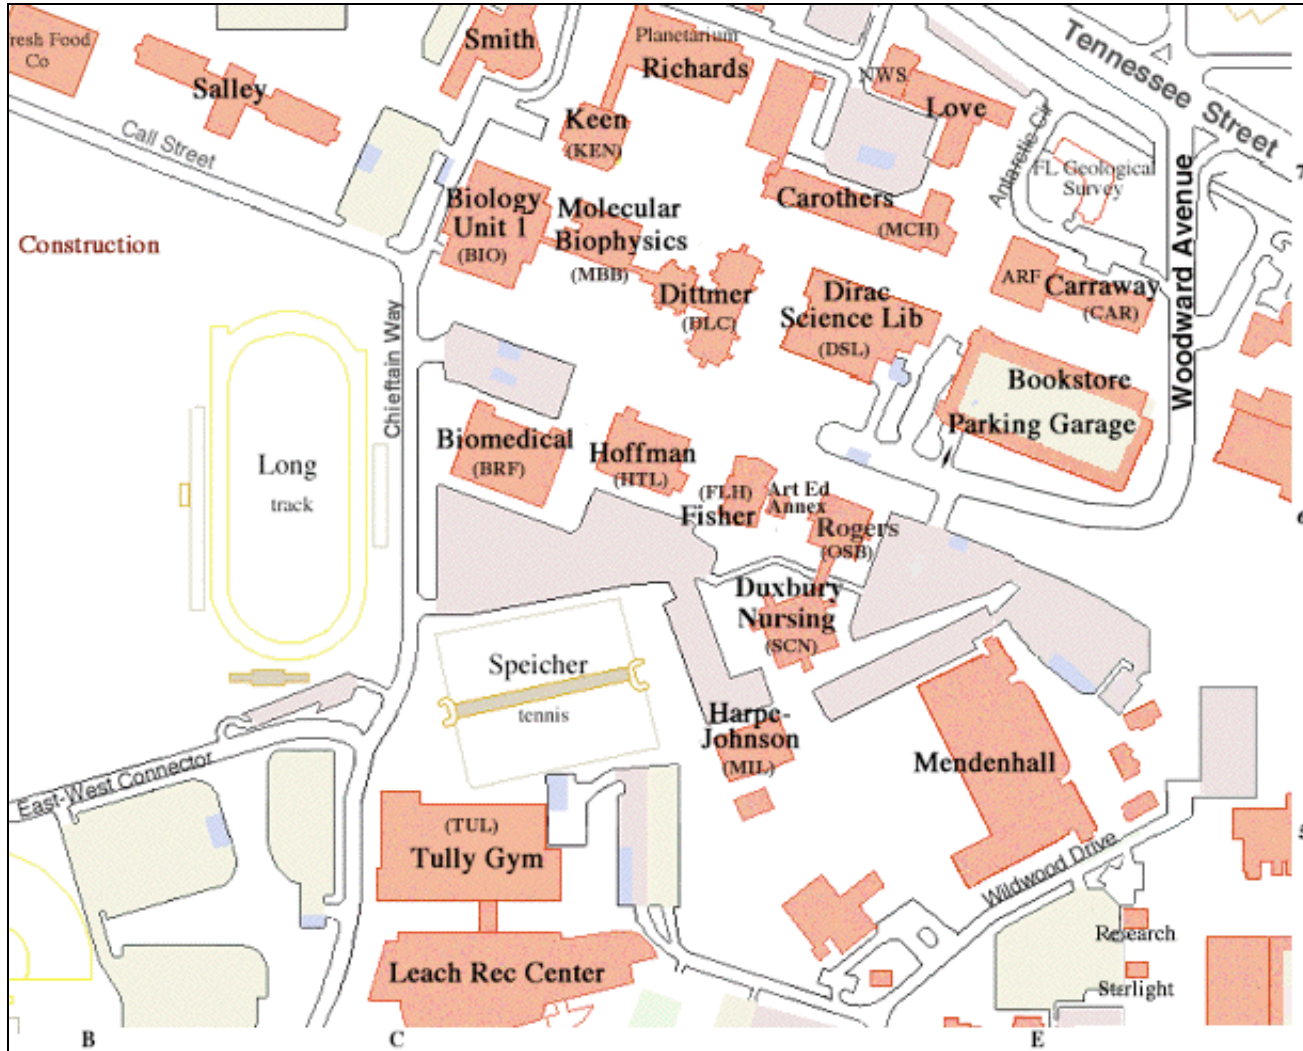

FLORIDA STATE UNIVERSITY

Campus Map

Detail

Relative Location:

- Building
- Handicap Parking
- Visitor Parking
- Faculty & Staff Parking
- Student Parking

Click Map Edge to Change Location, or Click Building for Information:

[Back to Full Campus Map](#)

Report problems to websup@acns.fsu.edu.

© 1994-2002 Florida State University