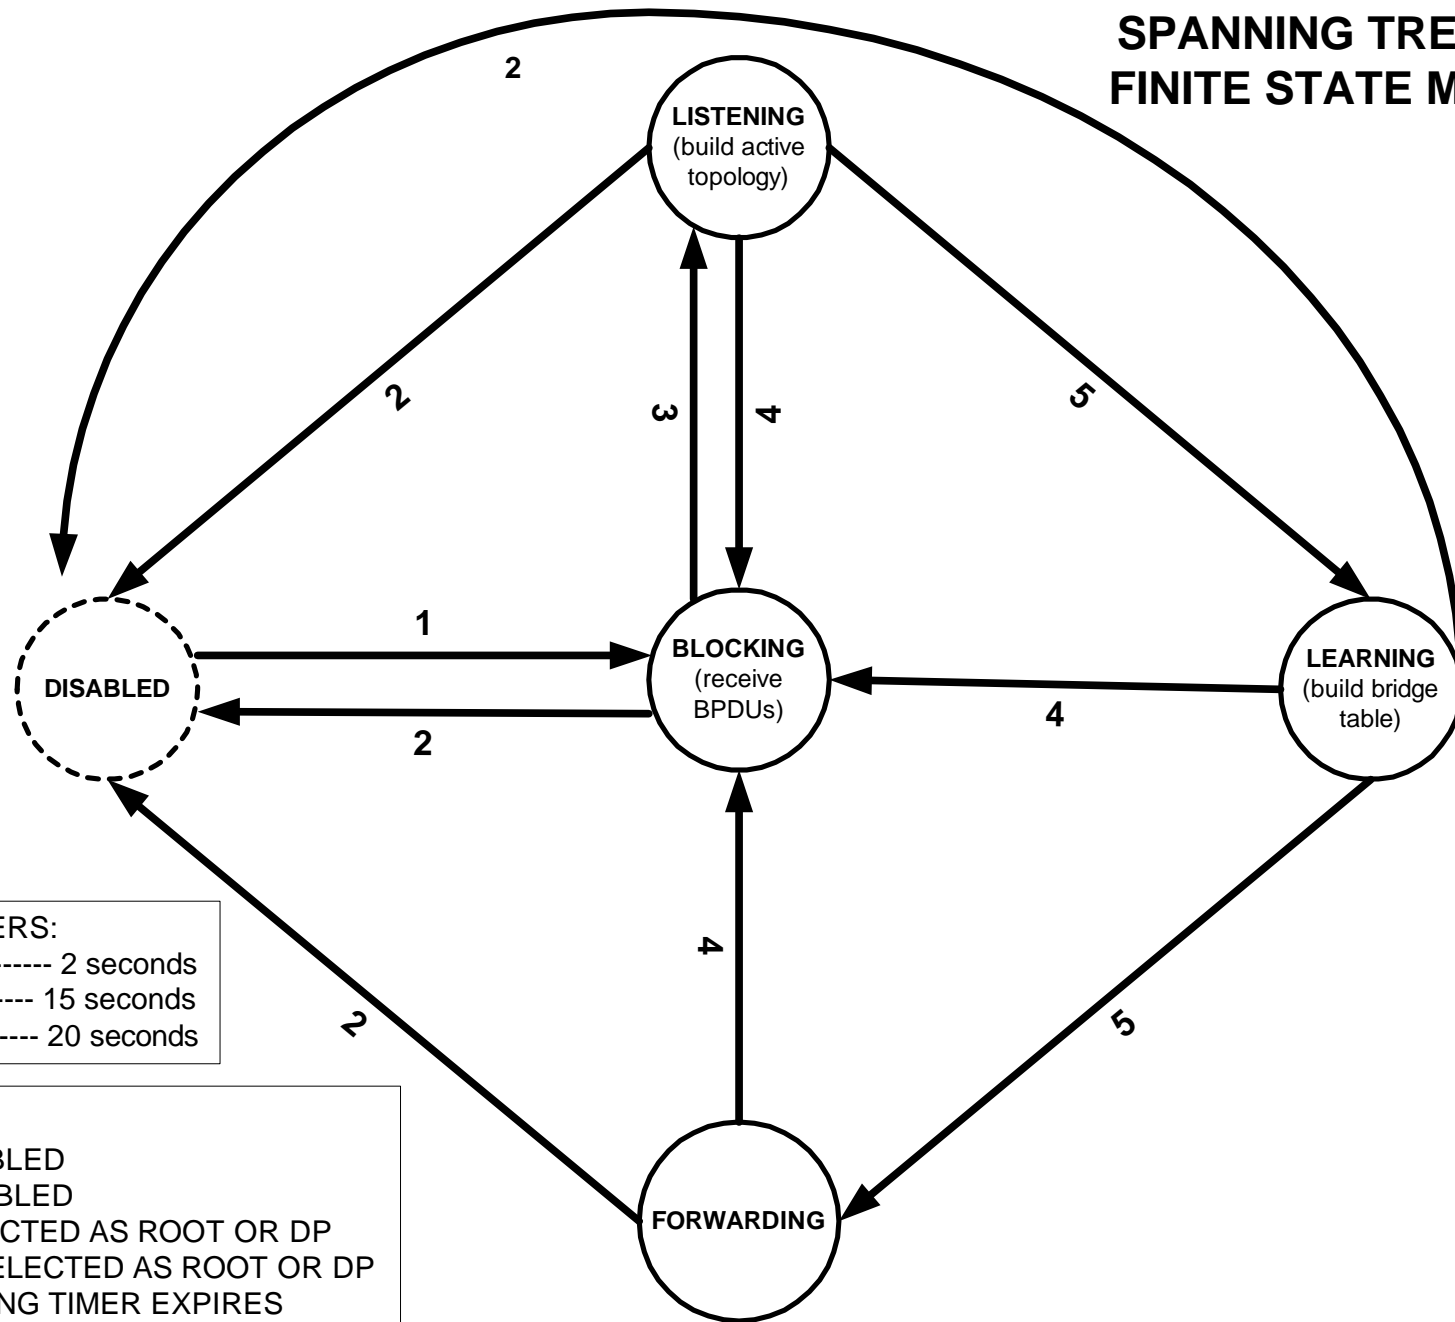

# SPANNING TREE PORT FINITE STATE MACHINE

DEFAULT TIMERS:  
 Hello Timer ----- 2 seconds  
 Forward Delay ---- 15 seconds  
 Max Age ----- 20 seconds

KEY:  
 1. PORT ENABLED  
 2. PORT DISABLED  
 3. PORT SELECTED AS ROOT OR DP  
 4. PORT UNSELECTED AS ROOT OR DP  
 5. FORWARDING TIMER EXPIRES