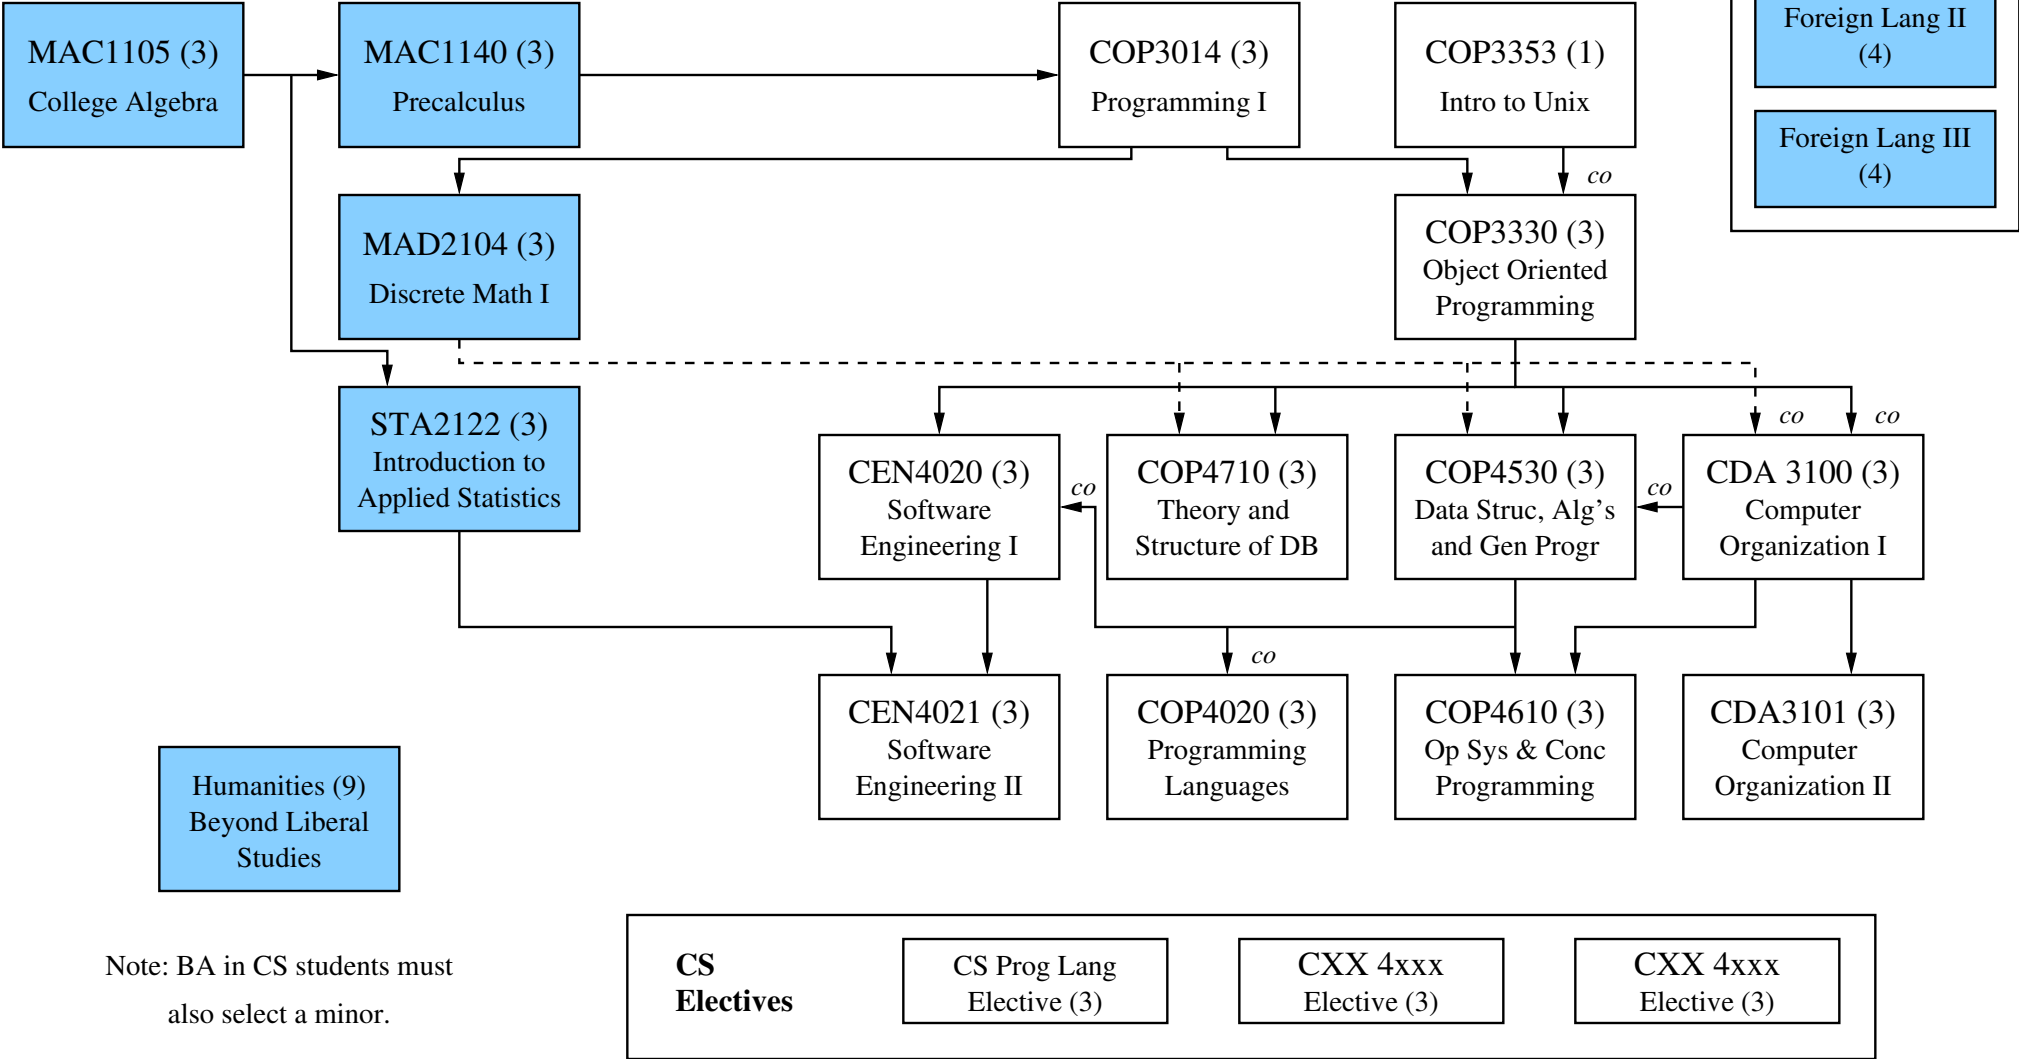

# Undergraduate BA in Computer Science Flowchart Draft v 1.1 – 11/30/2010

This document should not be considered a complete representation of all degree requirements at FSU.  
 Arrows indicate prerequisite – "co" indicates corequisite (the classes may be taken simultaneously)  
 Complete information on College of Arts and Sciences rules and requirements can be found at <http://artsandsciences.fsu.edu>

Note: BA in CS students must also select a minor.